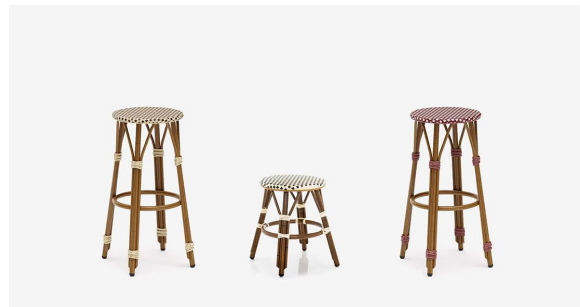

BAR STOOL MALTE