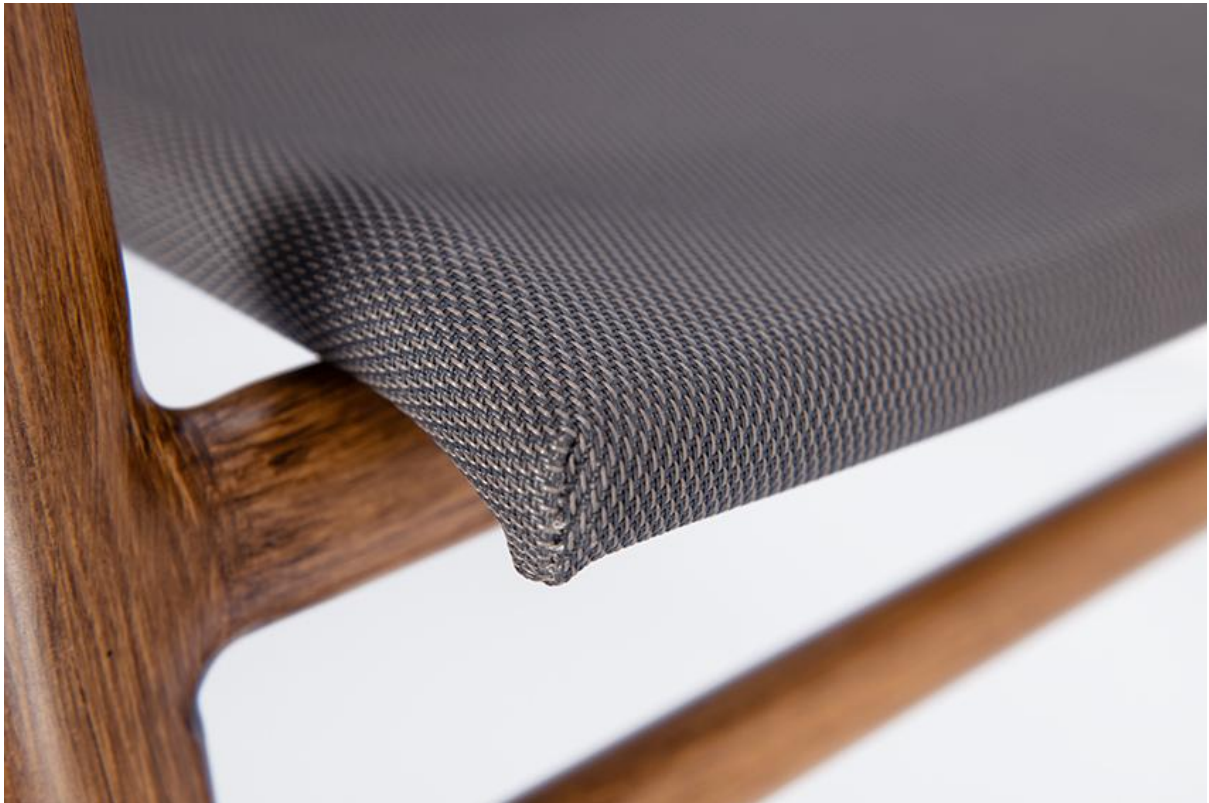

ARM CHAIR **TINNA**

Elegant and lightweight, the stackable Tinna armchair enjoys its place on sun terraces, balconies and cafés. The wood-effect, aluminium frame is combined either with technical outdoor fabric or with polyethylene mesh strips.

\$207.00

ARM CHAIR **TINNA**

Your chosen variant

Product details

Product Code:	1000J8
Model name:	Tinna
Product type:	arm chair
Frame material:	aluminium
Frame colour:	powder coated with teak look
Seating material:	flat polyethylene band
Seating colour:	mottled brown
Assembly state:	completely assembled

Technical specifications

Product Code:	1000J8
Model name:	Tinna
Product type:	arm chair
Application area:	outdoors
Height:	86 cm
Seat height:	43 cm
Width:	58 cm
Depth:	65 cm
Seat depth:	45 cm
Armrest height:	65 cm
Weight:	3.9 kg
Stackable:	yes
Stacking quantity:	8