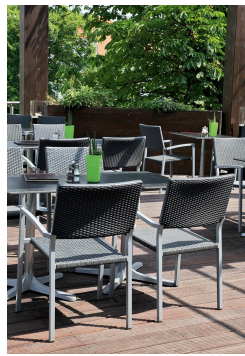

ARM CHAIR TOM