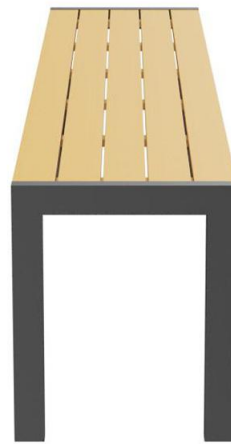

3-SEATER BENCH RISA

Leichtes und stabiles Aluminiumgestell /
Light and sturdy aluminum frame /
Structure en aluminium légère et stable

Universell einsetzbar / Universally
applicable / Utilisation universelle

Nachhaltiges Plattenmaterial aus Resysta Holzoptik /
Sustainable panel material made from Resysta wood look /
Panneau durable en Resysta aspect bois

The solid table-bench combination RISA T combines modern design with sustainable functionality. Made from Resysta, an innovative, recyclable material, RISA T offers the charm of wood without cracks or splinters. Weather-resistant and durable, it remains a reliable companion even with heavy use in any outdoor setting. Whether for terraces, gardens, or public spaces – with RISA T, you choose comfort, style, and a conscious approach to resources.

\$559.00

3-SEATER BENCH RISA

Your chosen variant

Product details

Product Code:	1006ZP
Model name:	Risa
Product type:	3-seater bench
Frame material:	aluminium
Frame colour:	silver powder-coated
Seating material:	Resysta
Seating colour:	golden brown
Assembly state:	not assembled

Technical specifications

Product Code:	1006ZP
Model name:	Risa
Product type:	3-seater bench
Application area:	outdoors
Seat height:	45 cm
Seat width:	155 cm
Seat depth:	37 cm
Weight:	17.1 kg

3-SEATER BENCH RISA