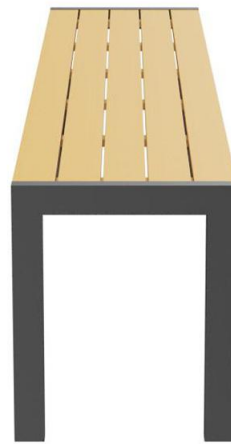

3-SEATER BENCH RISA

Leichtes und stabiles Aluminiumgestell /
Light and sturdy aluminum frame /
Structure en aluminium légère et stable

Universell einsetzbar / Universally
applicable / Utilisation universelle

Nachhaltiges Plattenmaterial aus Resysta Holzoptik /
Sustainable panel material made from Resysta wood look /
Panneau durable en Resysta aspect bois

The solid table-bench combination RISA T combines modern design with sustainable functionality. Made from Resysta, an innovative, recyclable material, RISA T offers the charm of wood without cracks or splinters. Weather-resistant and durable, it remains a reliable companion even with heavy use in any outdoor setting. Whether for terraces, gardens, or public spaces – with RISA T, you choose comfort, style, and a conscious approach to resources.

\$559.00

3-SEATER BENCH RISA

Your chosen variant

Product details

Product Code:	1009JG
Model name:	Risa
Product type:	3-seater bench
Frame material:	aluminium
Frame colour:	silver powder-coated
Seating material:	Resysta
Seating colour:	dark brown
Assembly state:	not assembled

Technical specifications

Product Code:	1009JG
Model name:	Risa
Product type:	3-seater bench
Application area:	outdoors
Seat height:	45 cm
Seat width:	155 cm
Seat depth:	37 cm
Weight:	17.1 kg

3-SEATER BENCH RISA