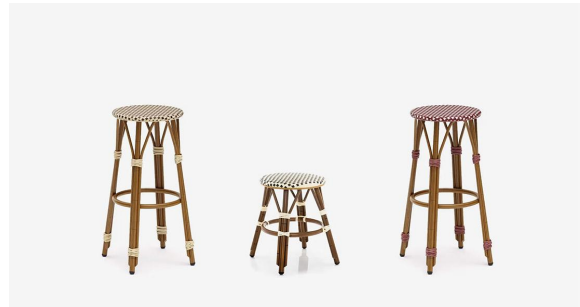

STOOL MALTE