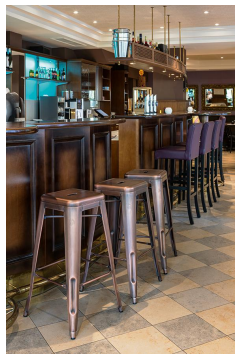

BAR STOOL PATRA