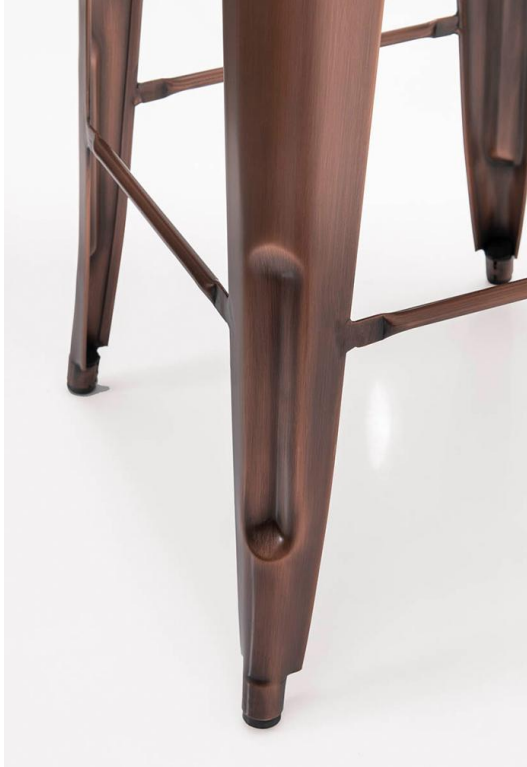

BAR STOOL PATRA

Steel that shows character: This chair and the matching bar stool are design classics for the hospitality industry – defined by a clear industrial look and uncompromising in everyday use. The powder-coated finish is extremely easy to maintain and scratch-resistant, making it ideal for high-traffic environments. Manufactured in proven GO IN quality, both are produced according to industrial manufacturing standards – the precisely shaped sheet steel becomes a visible design feature. The result is a striking silhouette with exceptional load-bearing capacity. And when things need to move fast: the chair and bar stool are stackable and just as practical as they are style-defining.

- Design classic in industrial style: Timeless steel design with a clear, professional appearance
- Made for the tough hospitality routine: Powder-coated, scratch-resistant and extremely easy to maintain under high traffic
- Practical handling: Chair and bar stool are stackable – quick to store, quick to use again

\$117.00

BAR STOOL PATRA

Your chosen variant

Product details

Product Code:	100X2K
Model name:	Patra
Product type:	bar stool
Frame material:	steel
Frame colour:	gunmetal
Seating material:	steel
Seating colour:	gunmetal
Floor glider:	plastic gliders included

Technical specifications

Product Code:	100X2K
Model name:	Patra
Product type:	bar stool
Application area:	indoors
Height:	75 cm
Seat height:	75 cm
Width:	45 cm
Depth:	45 cm
Weight:	5.9 kg
Stackable:	yes
Stacking quantity:	10
Not suitable for:	mountain-,maritime-,desert-climate,swimming-pools