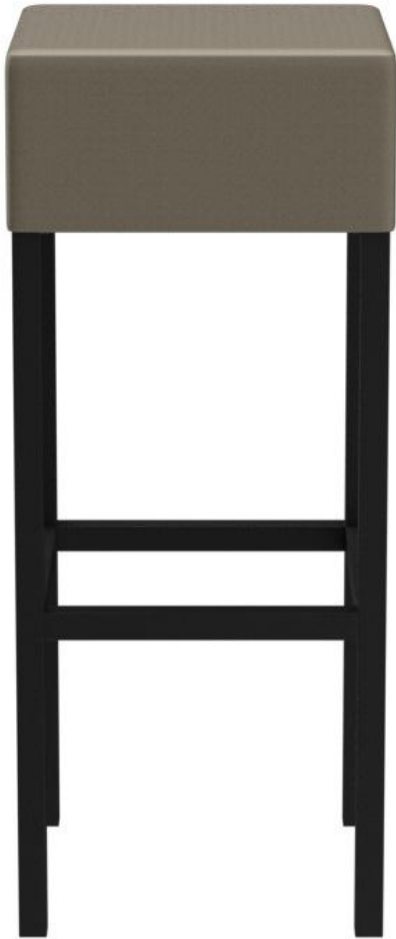

## BAR STOOL **TIM**

Corners and edges lend the stool Tim its special charm. Due to its linear design, the outdoor model can be used universally. The frame is made of black powder-coated aluminium; the upholstery is covered with artificial leather Silvertex in beige-grey or black.

## BAR STOOL TIM

### Product details

|                   |                                |
|-------------------|--------------------------------|
| Product Code:     | 1019W5                         |
| Model name:       | Tim                            |
| Product type:     | bar stool                      |
| Frame material:   | aluminium                      |
| Frame colour:     | black powder-coated            |
| Seating material: | imitation leather<br>Silvertex |
| Seating colour:   | beige-grey                     |
| Floor glider:     | plastic gliders<br>included    |
| Assembly state:   | not assembled                  |

### Technical specifications

|                   |           |
|-------------------|-----------|
| Product Code:     | 1019W5    |
| Model name:       | Tim       |
| Product type:     | bar stool |
| Application area: | outdoors  |
| Seat height:      | 80 cm     |
| Seat width:       | 34 cm     |
| Seat depth:       | 34 cm     |
| Weight:           | 4 kg      |