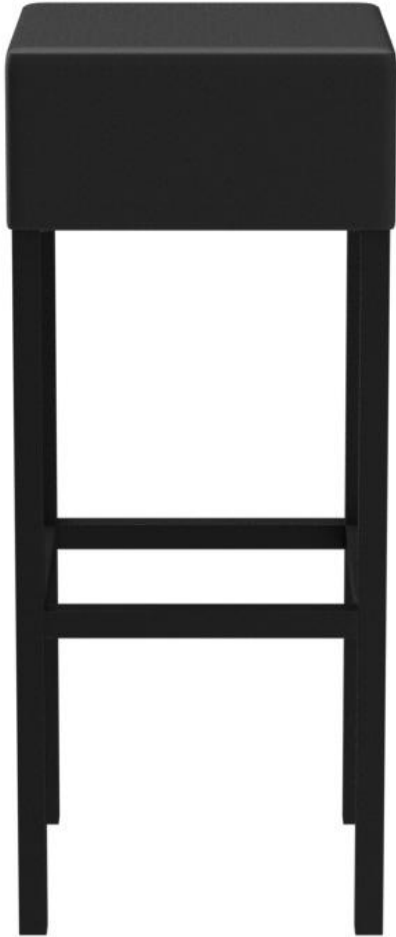

BAR STOOL **TIM**

Corners and edges lend the stool Tim its special charm. Due to its linear design, the outdoor model can be used universally. The frame is made of black powder-coated aluminium; the upholstery is covered with artificial leather Silvertex in beige-grey or black.

\$253.00

BAR STOOL TIM

Your chosen variant

Product details

Product Code:	101A0N
Model name:	Tim
Product type:	bar stool
Frame material:	aluminium
Frame colour:	black powder-coated
Seating material:	imitation leather Silvertex
Seating colour:	black
Floor glider:	plastic gliders included
Assembly state:	not assembled

Technical specifications

Product Code:	101A0N
Model name:	Tim
Product type:	bar stool
Application area:	outdoors
Seat height:	80 cm
Seat width:	34 cm
Seat depth:	34 cm
Weight:	4 kg

BAR STOOL TIM

BAR STOOL **TIM**