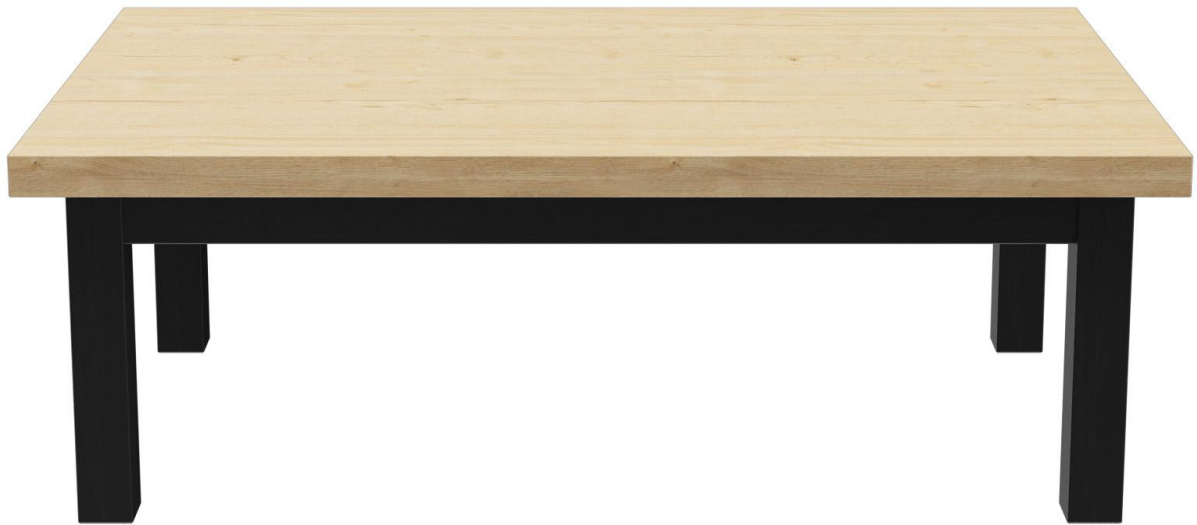

COFFEE TABLE DUNIA

Dunia is simple, classic and can be used almost anywhere! The model is available as a coffee table, dining table, half-height table and bar table. The dining table and bar table are also available in natural oak. The solid beech frame comes in a range of colours and can be combined with many tabletops. As a result, you can combine Dunia with both modern and classic restaurant ambiances. The half-height tables and bar tables can be fitted optionally with a stainless steel footrest.

\$515.00

COFFEE TABLE **DUNIA**

Your chosen variant

Product details

Product Code:	101D6Y	Product made from sustainable wood:	yes
Model name:	Dunia	Sustainable:	yes
Product type:	coffee table		
Frame material:	beech		
Frame colour:	black stained and varnished		
Foot type:	120 x 68		
Assembly state:	not assembled		
Tabletop depth:	80 cm		
Tabletop material:	Duro Style (plate with honeycomb core and HPL)		
Tabletop colour:	rustic oak		
Edge thickness:	48 mm		
Table top thickness:	48 mm		
Table base size:	120 cm x 68 cm (LxW)		
Tabletop width:	130 cm		
Produced in Germany or Europe:	yes		

COFFEE TABLE DUNIA

Your chosen variant

Technical specifications

Product Code:	101D6Y
Model name:	Dunia
Product type:	coffee table
Application area:	indoors
Height:	45.8 cm
Width:	130 cm
Depth:	80 cm
Weight:	29,3 kg
Not suitable for:	mountain-,maritime-,desert-climate,swimming-pools
Tabletop width:	130 cm