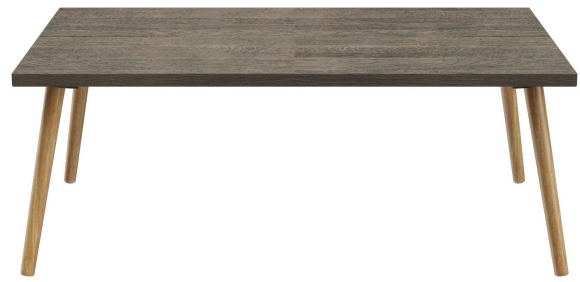

COFFEE TABLE JORIS F