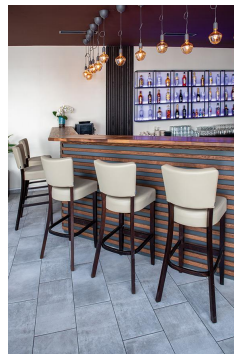

BAR STOOL DAMARA