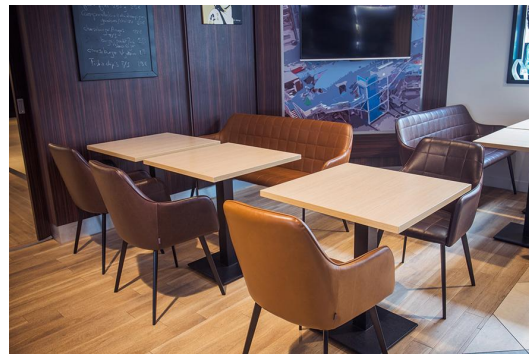

2-SEATER ROMY