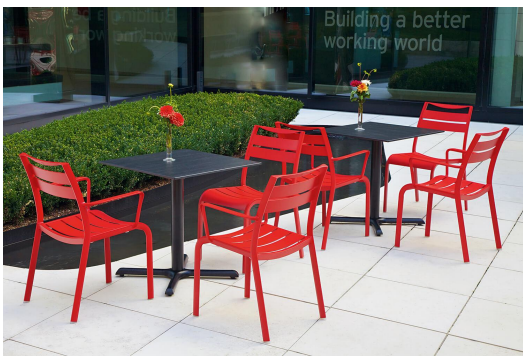

DINING TABLE KINA