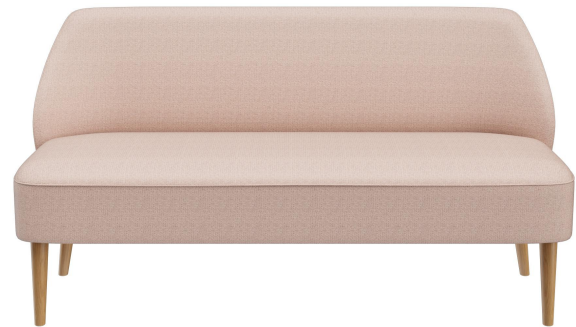

2-SEATER CLIFF

Cliff combines exceptional craftsmanship, durability, and high comfort. The high-quality pocket spring core provides excellent seating comfort and optimal support, even during extended use. Thanks to ergonomic padding and robust construction, Cliff is particularly durable. With its softly rounded backrest, it is available as an armchair and sofa. Feet made of birch wood (walnut stain) or oak wood, as well as numerous upholstery options, offer a variety of design possibilities. Its compact dimensions make Cliff a versatile all-rounder.

\$1,426.00

2-SEATER CLIFF

Your chosen variant

Product details

Product Code:	101JON
Model name:	Cliff
Product type:	2-seater
Seating material:	fabric Marou
Seating colour:	antique pink
Foot material:	oak
Foot colour:	natural, transparent varnish
Assembly state:	partially assembled
Cover fire-resistant:	yes
water-repellent:	yes
Produced in Germany or Europe:	yes
Sustainable:	yes

Technical specifications

Product Code:	101JON
Model name:	Cliff
Product type:	2-seater
Application area:	indoors
Height:	83 cm
Seat height:	45 cm
Width:	157 cm
Depth:	70 cm
Seat depth:	53 cm
Weight:	37.7 kg
Not suitable for:	mountain-,maritime-,desert-climate,swimming-pools

2-SEATER CLIFF

2-SEATER **CLIFF**