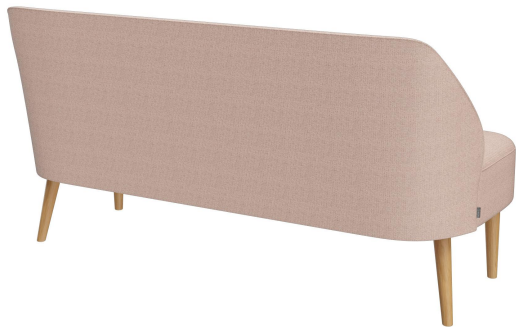

2-SEATER CLIFF

Cliff combines exceptional craftsmanship, durability, and high comfort. The high-quality pocket spring core provides excellent seating comfort and optimal support, even during extended use. Thanks to ergonomic padding and robust construction, Cliff is particularly durable. With its softly rounded backrest, it is available as an armchair and sofa. Feet made of birch wood (walnut stain) or oak wood, as well as numerous upholstery options, offer a variety of design possibilities. Its compact dimensions make Cliff a versatile all-rounder.

\$1,426.00

2-SEATER CLIFF

Your chosen variant

Product details

Product Code:	101JON
Model name:	Cliff
Product type:	2-seater
Seating material:	fabric Marou
Seating colour:	antique pink
Foot material:	oak
Foot colour:	natural, transparent varnish
Assembly state:	partially assembled
Cover fire-resistant:	yes
water-repellent:	yes
Produced in Germany or Europe:	yes
Sustainable:	yes

Technical specifications

Product Code:	101JON
Model name:	Cliff
Product type:	2-seater
Application area:	indoors
Height:	83 cm
Seat height:	45 cm
Width:	157 cm
Depth:	70 cm
Seat depth:	53 cm
Weight:	37.7 kg
Not suitable for:	mountain-,maritime-,desert-climate,swimming-pools

2-SEATER CLIFF

2-SEATER **CLIFF**