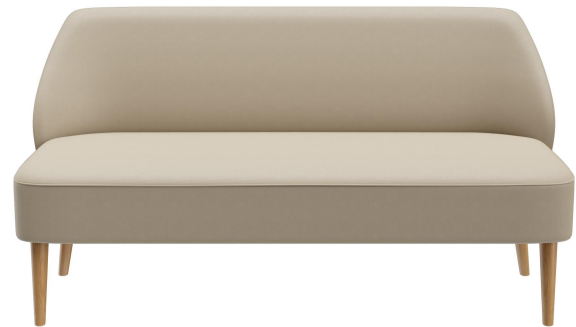

2-SEATER **CLIFF**