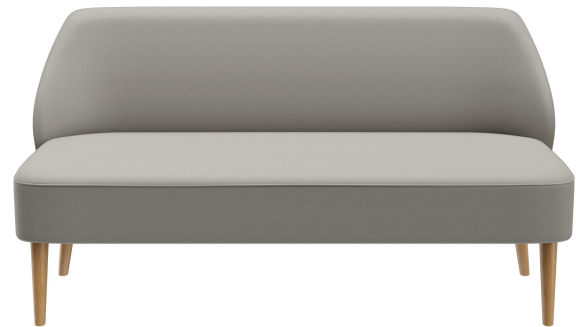

2-SEATER **CLIFF**