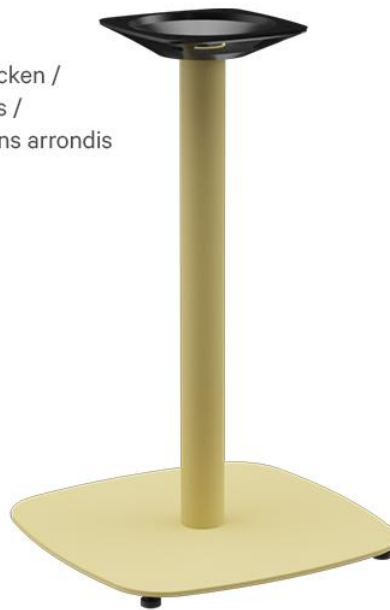

DINING TABLE VISAR

Trendtipp abgerundete Ecken /
Trend tip rounded corners /
Conseil tendance : les coins arrondis

Voll outdoorfähiges Gestell /
Fully outdoor-ready frame /
Châssis entièrement adapté à l'extérieur

Sehr flexibel einsetzbar /
Very flexible to use /
Très souple d'utilisation

With soft curves instead of hard edges, the Visar model blends seamlessly into modern as well as classic settings. Visar is available with one or two columns and can be combined with different tabletop designs and formats. The base and column are made of steel with a black or sahara silk-matt powder coating.

- Trend tip: rounded edges
- Fully outdoor-suitable frame
- Very flexible in use

\$370.00

DINING TABLE VISAR

Your chosen variant

Product details

Product Code: 101K6T

Table base size: central single column

Model name: Visar

Tabletop width: 68 cm

Product type: dining table

Foot material: steel

Foot type: square (46x46cm)

Foot colour: black powder-coated

Assembly state: not assembled

Tabletop depth: 68 cm

Tabletop material: Compact Slim (High Pressure Laminate (HPL))