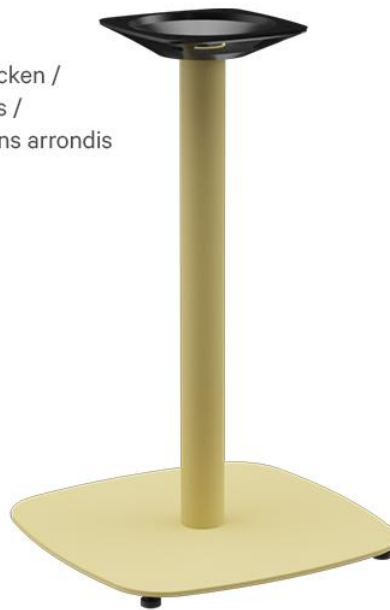

DINING TABLE VISAR

Trendtipp abgerundete Ecken /
Trend tip rounded corners /
Conseil tendance : les coins arrondis

Voll outdoorfähiges Gestell /
Fully outdoor-ready frame /
Châssis entièrement adapté à l'extérieur

Sehr flexibel einsetzbar /
Very flexible to use /
Très souple d'utilisation

With soft curves instead of hard edges, the Visar model blends seamlessly into modern as well as classic settings. Visar is available with one or two columns and can be combined with different tabletop designs and formats. The base and column are made of steel with a black or sahara silk-matt powder coating.

- Trend tip: rounded edges
- Fully outdoor-suitable frame
- Very flexible in use

\$438.00

DINING TABLE VISAR

Your chosen variant

Product details

Product Code: 101K6U

Table base size: central single column

Model name: Visar

Tabletop width: 80 cm

Product type: dining table

Foot material: steel

Foot type: square (46x46cm)

Foot colour: black powder-coated

Assembly state: not assembled

Tabletop depth: 80 cm

Tabletop material: Compact Slim (High Pressure Laminate (HPL))