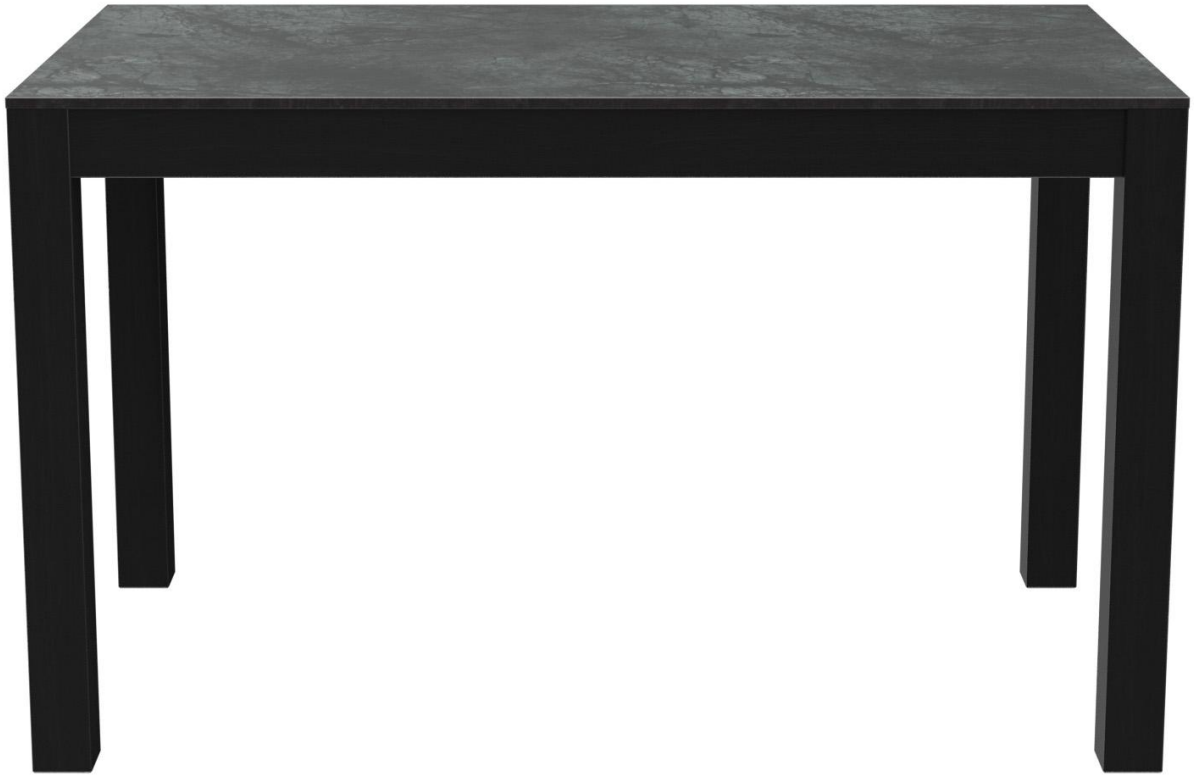

DINING TABLE DUNIA

Dunia is simple, classic and can be used almost anywhere! The model is available as a coffee table, dining table, half-height table and bar table. The dining table and bar table are also available in natural oak. The solid beech frame comes in a range of colours and can be combined with many tabletops. As a result, you can combine Dunia with both modern and classic restaurant ambiances. The half-height tables and bar tables can be fitted optionally with a stainless steel footrest.

\$608.00

DINING TABLE **DUNIA**

Your chosen variant

Product details

Product Code:	101MPR	Product made from sustainable wood:	yes
Model name:	Dunia	Sustainable:	yes
Product type:	dining table		
Frame material:	beech		
Frame colour:	black stained and varnished		
Foot type:	120 x 68		
Assembly state:	not assembled		
Tabletop depth:	68 cm		
Tabletop material:	Compact Slim (High Pressure Laminate (HPL))		
Tabletop colour:	Caviar black		
Edge thickness:	12 mm		
Table top thickness:	12 mm		
Table base size:	120 cm x 68 cm (LxW)		
Tabletop width:	120 cm		
Produced in Germany or Europe:	yes		

DINING TABLE DUNIA

Your chosen variant

Technical specifications

Product Code:	101MPR
Model name:	Dunia
Product type:	dining table
Application area:	indoors
Height:	73.2 cm
Width:	120 cm
Depth:	68 cm
Weight:	25.9 kg
Not suitable for:	mountain-,maritime-,desert-climate,swimming-pools
Tabletop width:	120 cm

DINING TABLE DUNIA

DINING TABLE DUNIA