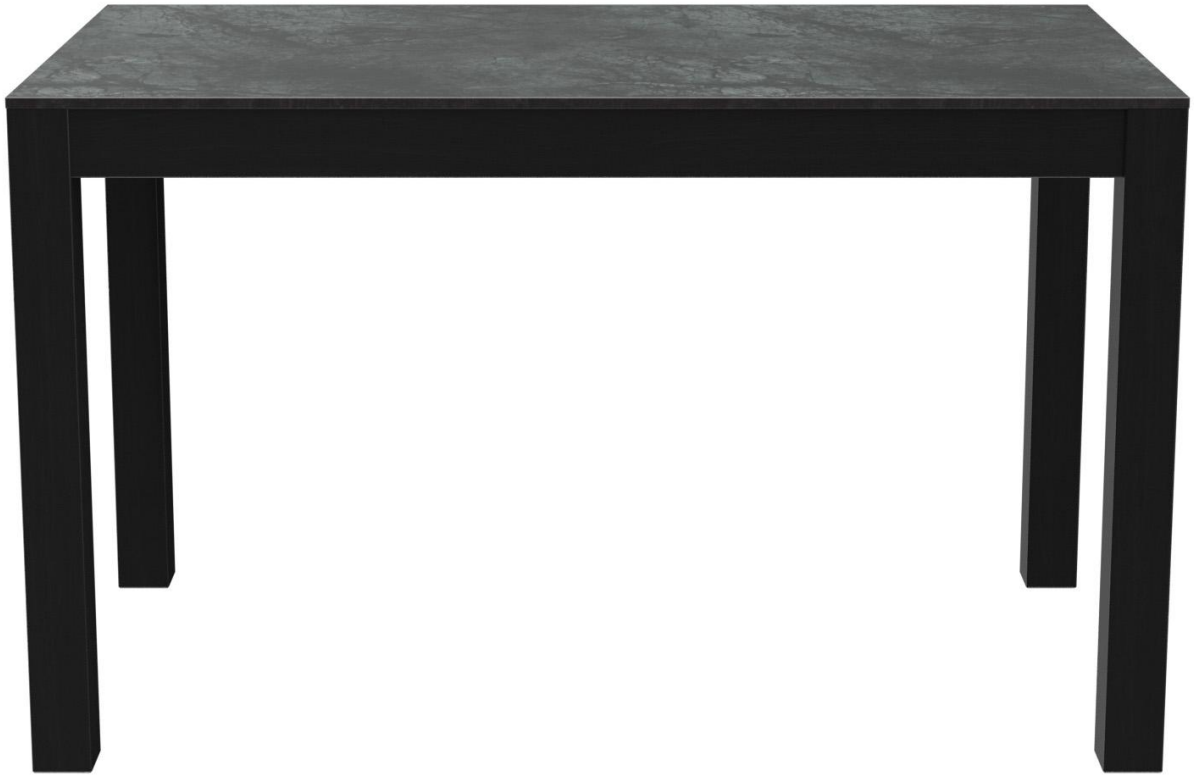

DINING TABLE DUNIA

Dunia is simple, classic and can be used almost anywhere! The model is available as a coffee table, dining table, half-height table and bar table. The dining table and bar table are also available in natural oak. The solid beech frame comes in a range of colours and can be combined with many tabletops. As a result, you can combine Dunia with both modern and classic restaurant ambiances. The half-height tables and bar tables can be fitted optionally with a stainless steel footrest.

\$608.00

DINING TABLE DUNIA

Your chosen variant

Product details

Product Code:	101MPR	Product made from sustainable wood:	yes
Model name:	Dunia	Sustainable:	yes
Product type:	dining table		
Frame material:	beech		
Frame colour:	black stained and varnished		
Foot type:	120 x 68		
Assembly state:	not assembled		
Tabletop depth:	68 cm		
Tabletop material:	Compact Slim (High Pressure Laminate (HPL))		
Tabletop colour:	Caviar black		
Edge thickness:	12 mm		
Table top thickness:	12 mm		
Table base size:	120 cm x 68 cm (LxW)		
Tabletop width:	120 cm		
Produced in Germany or Europe:	yes		

DINING TABLE DUNIA

Your chosen variant

Technical specifications

Product Code:	101MPR
Model name:	Dunia
Product type:	dining table
Application area:	indoors
Height:	73.2 cm
Width:	120 cm
Depth:	68 cm
Weight:	25.9 kg
Not suitable for:	mountain-,maritime-,desert-climate,swimming-pools
Tabletop width:	120 cm

DINING TABLE DUNIA

DINING TABLE DUNIA