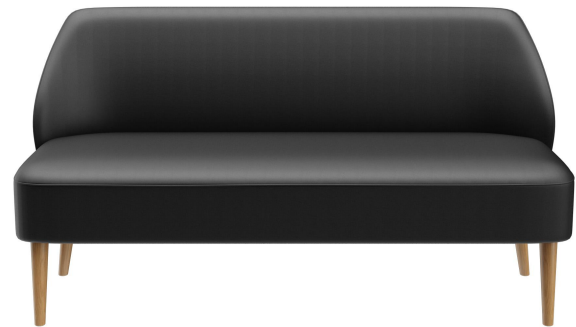

2-SEATER CLIFF

Cliff combines exceptional craftsmanship, durability, and high comfort. The high-quality pocket spring core provides excellent seating comfort and optimal support, even during extended use. Thanks to ergonomic padding and robust construction, Cliff is particularly durable. With its softly rounded backrest, it is available as an armchair and sofa. Feet made of birch wood (walnut stain) or oak wood, as well as numerous upholstery options, offer a variety of design possibilities. Its compact dimensions make Cliff a versatile all-rounder.

\$1,120.00

2-SEATER CLIFF

Your chosen variant

Product details

Product Code:	101RF8
Model name:	Cliff
Product type:	2-seater
Seating material:	imitation leather Casual
Seating colour:	black
Foot material:	oak
Foot colour:	natural, transparent varnish
Assembly state:	partially assembled
water-repellent:	yes
Produced in Germany or Europe:	yes
Sustainable:	yes

Technical specifications

Product Code:	101RF8
Model name:	Cliff
Product type:	2-seater
Application area:	indoors
Height:	83 cm
Seat height:	45 cm
Width:	157 cm
Depth:	70 cm
Seat depth:	53 cm
Weight:	37.7 kg
Not suitable for:	mountain-,maritime-,desert-climate,swimming-pools

2-SEATER CLIFF

2-SEATER CLIFF