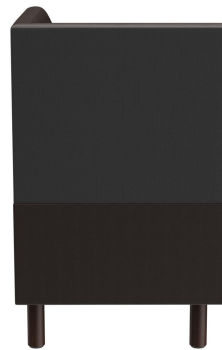

CORNER ELEMENT D-LINE