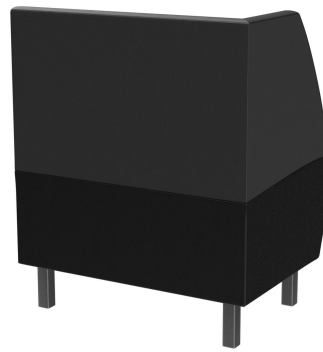

LEFT-HAND CLOSING ELEMENT D-LINE