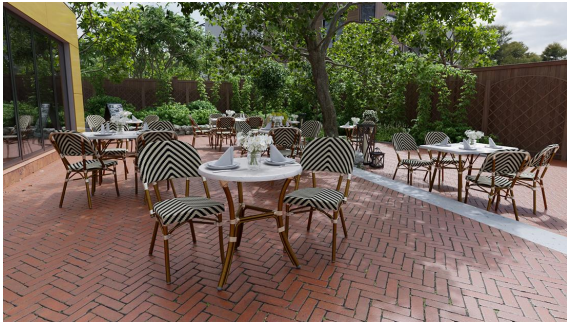

Alle gängigen Tischplatten möglich /
All standard table tops possible /
Tous les plateaux de table courants possibles

Sehr robust / Very robust /
trés robuste

With its typical bistro table shape and rattan-look base, Marysol is the ideal complement to the brasserie-style chair models. The powder-coated aluminum frame is available as a three- or four-legged version and can be combined with various table tops - some classic, some modern. The 3-legged frame can be configured with round table tops in sizes 68 cm and 70 cm. Marysol can be used both indoors and outdoors.

Technical specifications

Product Code:	101VSY
Model name:	Marysol
Product type:	dining table
Application area:	outdoors
Height:	71 cm
Width:	79 cm
Depth:	60 cm
Weight:	3.5 kg

DINING TABLE MARYSOL

DINING TABLE MARYSOL