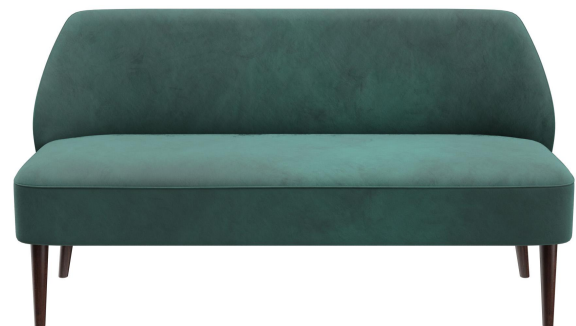

2-SEATER CLIFF

Cliff combines exceptional craftsmanship, durability, and high comfort. The high-quality pocket spring core provides excellent seating comfort and optimal support, even during extended use. Thanks to ergonomic padding and robust construction, Cliff is particularly durable. With its softly rounded backrest, it is available as an armchair and sofa. Feet made of birch wood (walnut stain) or oak wood, as well as numerous upholstery options, offer a variety of design possibilities. Its compact dimensions make Cliff a versatile all-rounder.

\$1,086.00

2-SEATER CLIFF

Your chosen variant

Product details

Product Code:	101VYA
Model name:	Cliff
Product type:	2-seater
Seating material:	fabric Cosy
Seating colour:	green
Foot material:	birch
Foot colour:	walnut stained and varnished
Assembly state:	partially assembled
Cover fire-resistant:	yes
Produced in Germany or Europe:	yes
Sustainable:	yes

Technical specifications

Product Code:	101VYA
Model name:	Cliff
Product type:	2-seater
Application area:	indoors
Height:	83 cm
Seat height:	45 cm
Width:	157 cm
Depth:	70 cm
Seat depth:	53 cm
Weight:	37.5 kg

2-SEATER CLIFF

2-SEATER CLIFF