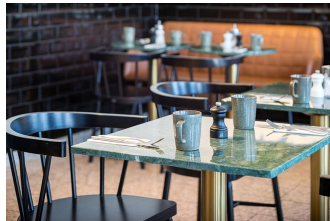

TABLETOP TISCHPLATTE