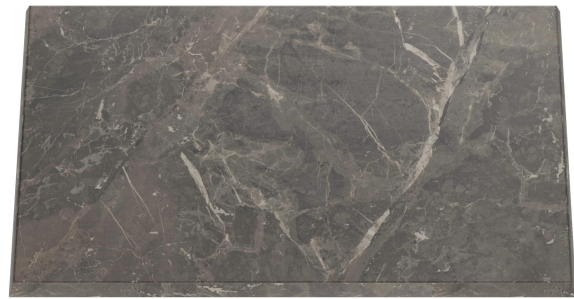

TABLETOP TISCHPLATTE