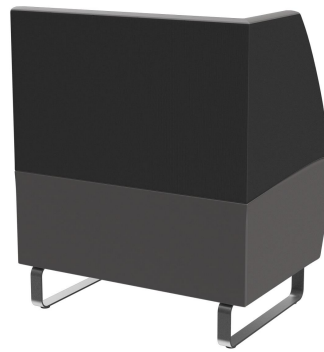

LEFT-HAND CLOSING ELEMENT D-LINE