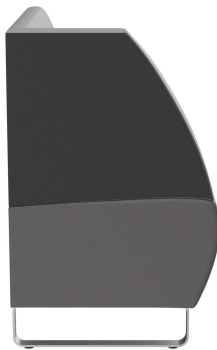

LEFT-HAND CLOSING ELEMENT D-LINE