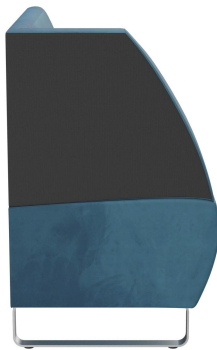

LEFT-HAND CLOSING ELEMENT D-LINE