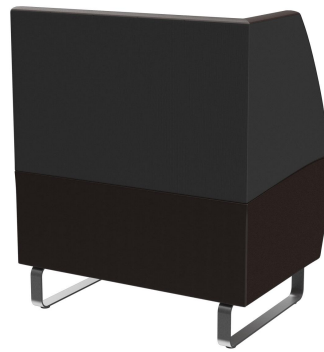

LEFT-HAND CLOSING ELEMENT D-LINE