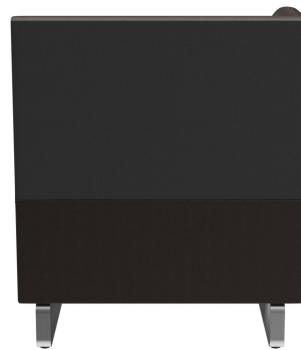

LEFT-HAND CLOSING ELEMENT D-LINE