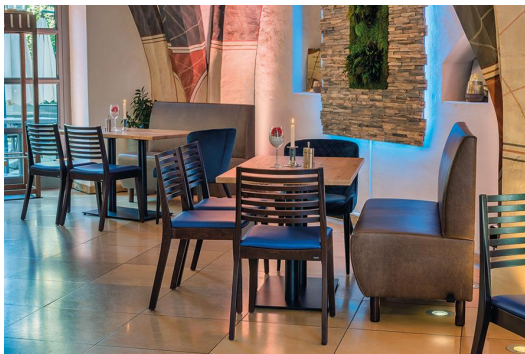

INDIVIDUAL ELEMENT 120 CM D-LINE