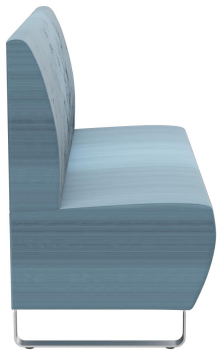

INDIVIDUAL ELEMENT 120 CM D-LINE