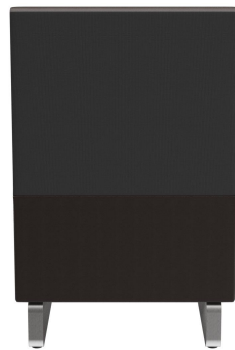

INDIVIDUAL ELEMENT 60 CM D-LINE