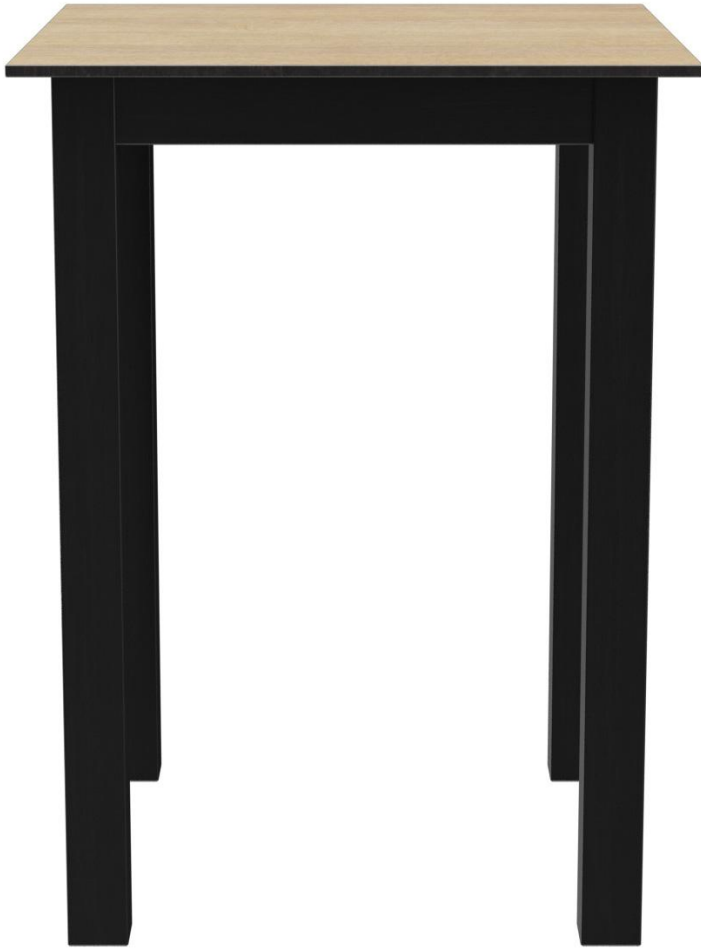

MEDIUM-HIGH TABLE **DUNIA**

Dunia is simple, classic and can be used almost anywhere! The model is available as a coffee table, dining table, half-height table and bar table. The dining table and bar table are also available in natural oak. The solid beech frame comes in a range of colours and can be combined with many tabletops. As a result, you can combine Dunia with both modern and classic restaurant ambiances. The half-height tables and bar tables can be fitted optionally with a stainless steel footrest.

\$506.00

MEDIUM-HIGH TABLE **DUNIA**

Your chosen variant

Product details

Product Code:	101YNB	Product made from sustainable wood:	yes
Model name:	Dunia	Sustainable:	yes
Product type:	medium-high table		
Frame material:	beech		
Frame colour:	black stained and varnished		
Foot type:	68 x 68		
Assembly state:	not assembled		
Tabletop depth:	68 cm		
Tabletop material:	Compact Slim (High Pressure Laminate (HPL))		
Tabletop colour:	italian oak		
Edge thickness:	12 mm		
Table top thickness:	12 mm		
Table base size:	68 cm x 68 cm (LxW)		
Tabletop width:	68 cm		
Produced in Germany or Europe:	yes		

MEDIUM-HIGH TABLE **DUNIA**

Your chosen variant

Technical specifications

Product Code:	101YNB
Model name:	Dunia
Product type:	medium-high table
Application area:	indoors
Height:	93.2 cm
Width:	68 cm
Depth:	68 cm
Weight:	21.7 kg
Not suitable for:	mountain-,maritime-,desert-climate,swimming-pools
Tabletop width:	68 cm