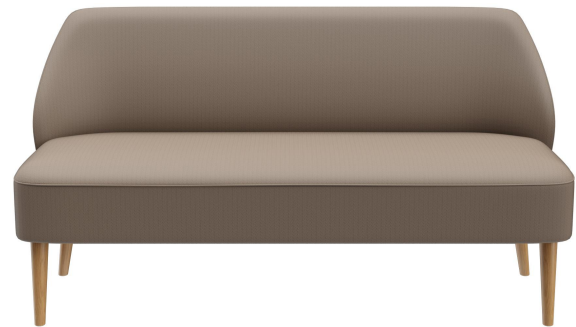

2-SEATER CLIFF

Cliff combines exceptional craftsmanship, durability, and high comfort. The high-quality pocket spring core provides excellent seating comfort and optimal support, even during extended use. Thanks to ergonomic padding and robust construction, Cliff is particularly durable. With its softly rounded backrest, it is available as an armchair and sofa. Feet made of birch wood (walnut stain) or oak wood, as well as numerous upholstery options, offer a variety of design possibilities. Its compact dimensions make Cliff a versatile all-rounder.

\$1,341.00

2-SEATER CLIFF

Your chosen variant

Product details

Product Code:	101Z0T
Model name:	Cliff
Product type:	2-seater
Seating material:	fabric Riva
Seating colour:	brown
Foot material:	oak
Foot colour:	natural, transparent varnish
Assembly state:	partially assembled
Cover fire-resistant:	yes
Upholstery: NF D 60 013 AM18:	yes
Produced in Germany or Europe:	yes
Sustainable:	yes

Technical specifications

Product Code:	101Z0T
Model name:	Cliff
Product type:	2-seater
Application area:	indoors
Height:	83 cm
Seat height:	45 cm
Width:	157 cm
Depth:	70 cm
Seat depth:	53 cm
Weight:	37.7 kg

2-SEATER CLIFF

2-SEATER **CLIFF**