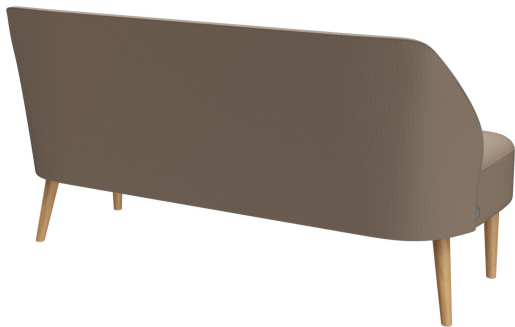

2-SEATER CLIFF

Cliff combines exceptional craftsmanship, durability, and high comfort. The high-quality pocket spring core provides excellent seating comfort and optimal support, even during extended use. Thanks to ergonomic padding and robust construction, Cliff is particularly durable. With its softly rounded backrest, it is available as an armchair and sofa. Feet made of birch wood (walnut stain) or oak wood, as well as numerous upholstery options, offer a variety of design possibilities. Its compact dimensions make Cliff a versatile all-rounder.

\$1,341.00

2-SEATER CLIFF

Your chosen variant

Product details

Product Code:	101Z0T
Model name:	Cliff
Product type:	2-seater
Seating material:	fabric Riva
Seating colour:	brown
Foot material:	oak
Foot colour:	natural, transparent varnish
Assembly state:	partially assembled
Cover fire-resistant:	yes
Upholstery: NF D 60 013 AM18:	yes
Produced in Germany or Europe:	yes
Sustainable:	yes

Technical specifications

Product Code:	101Z0T
Model name:	Cliff
Product type:	2-seater
Application area:	indoors
Height:	83 cm
Seat height:	45 cm
Width:	157 cm
Depth:	70 cm
Seat depth:	53 cm
Weight:	37.7 kg

2-SEATER CLIFF

2-SEATER **CLIFF**