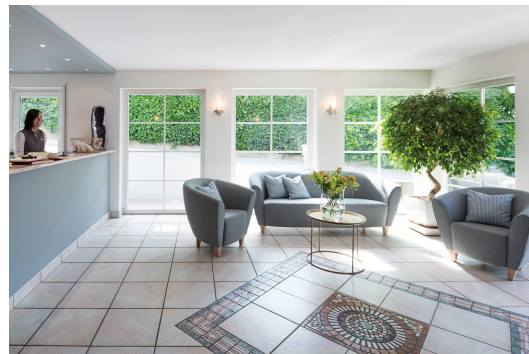

ARMCHAIR CALIDA