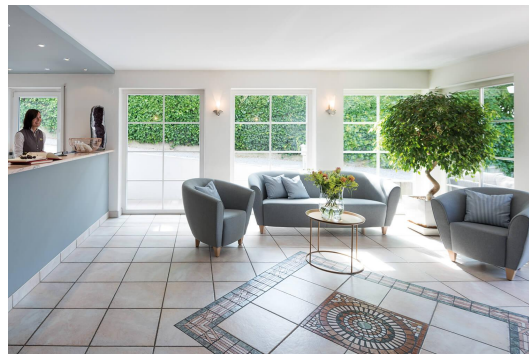

2-SEATER CALIDA