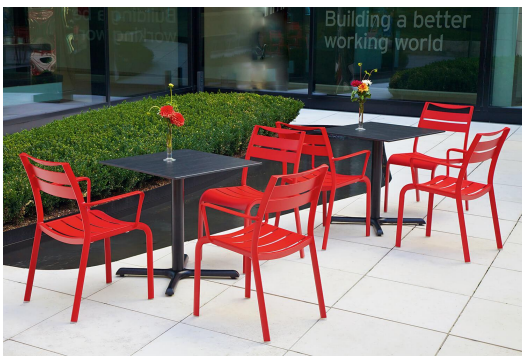

CHAIR HERMA