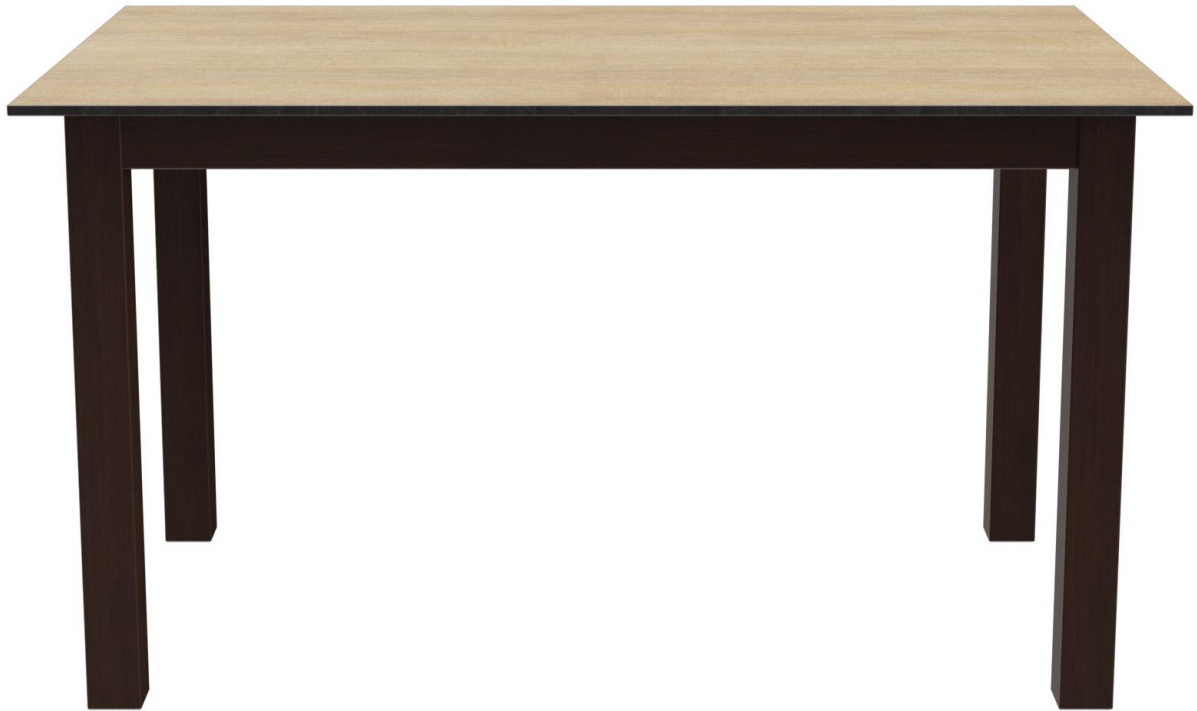

DINING TABLE DUNIA

Dunia is simple, classic and can be used almost anywhere! The model is available as a coffee table, dining table, half-height table and bar table. The dining table and bar table are also available in natural oak. The solid beech frame comes in a range of colours and can be combined with many tabletops. As a result, you can combine Dunia with both modern and classic restaurant ambiances. The half-height tables and bar tables can be fitted optionally with a stainless steel footrest.

\$727.00

DINING TABLE DUNIA

Your chosen variant

Product details

Product Code: 1021VB

Model name: Dunia

Product type: dining table

Frame material: beech

Frame colour: walnut stained and varnished

Foot type: 130 x 80

Assembly state: not assembled

Tabletop depth: 80 cm

Tabletop material: Compact Slim (High Pressure Laminate (HPL))

Tabletop colour: italian oak

Your chosen variant

Technical specifications

Product Code:	1021VB
Model name:	Dunia
Product type:	dining table
Application area:	indoors
Height:	73.2 cm
Width:	130 cm
Depth:	80 cm
Weight:	30.2 kg
Not suitable for:	mountain-,maritime-,desert-climate,swimming-pools
Tabletop width:	130 cm