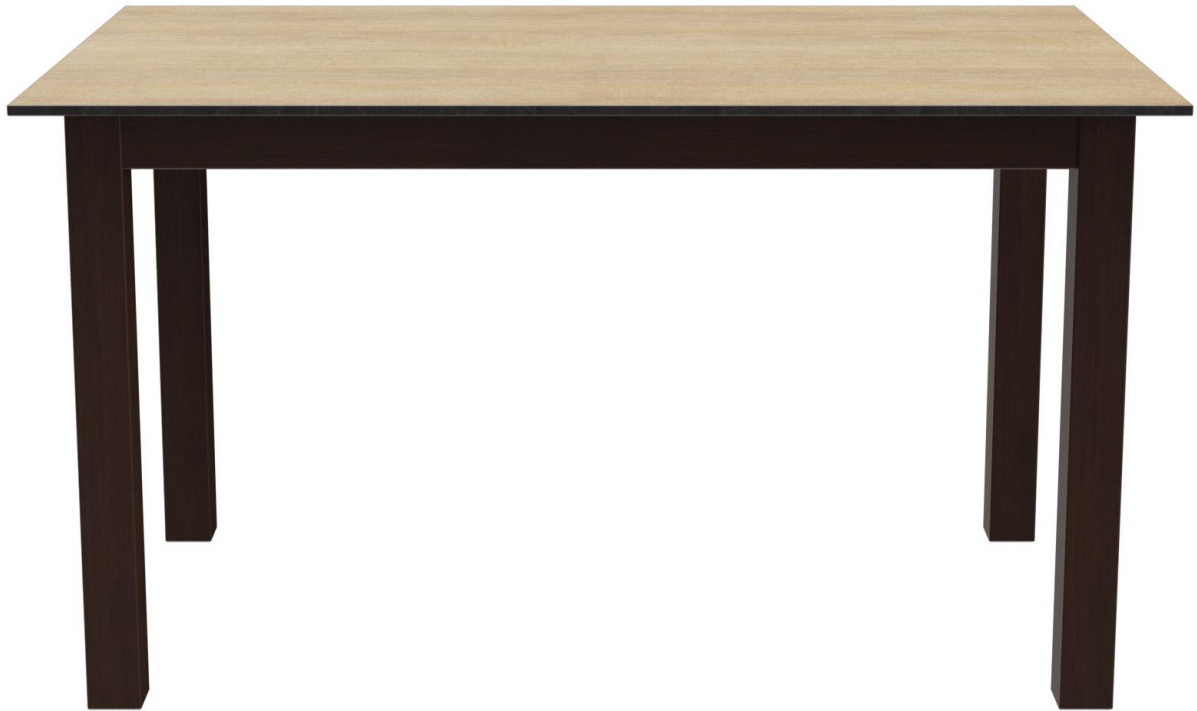

## DINING TABLE DUNIA

Dunia is simple, classic and can be used almost anywhere! The model is available as a coffee table, dining table, half-height table and bar table. The dining table and bar table are also available in natural oak. The solid beech frame comes in a range of colours and can be combined with many tabletops. As a result, you can combine Dunia with both modern and classic restaurant ambiances. The half-height tables and bar tables can be fitted optionally with a stainless steel footrest.

## DINING TABLE **DUNIA**

### Product details

Product Code:	1021VB	Product made from sustainable wood:	yes
Model name:	Dunia	Sustainable:	yes
Product type:	dining table		
Frame material:	beech		
Frame colour:	walnut stained and varnished		
Foot type:	130 x 80		
Assembly state:	not assembled		
Tabletop depth:	80 cm		
Tabletop material:	Compact Slim (High Pressure Laminate (HPL))		
Tabletop colour:	italian oak		
Edge thickness:	12 mm		
Table top thickness:	12 mm		
Table base size:	130 cm x 80 cm (LxW)		
Tabletop width:	130 cm		
Produced in Germany or Europe:	yes		

### Technical specifications

Product Code:	1021VB
Model name:	Dunia
Product type:	dining table
Application area:	indoors
Height:	73.2 cm
Width:	130 cm
Depth:	80 cm
Weight:	30.2 kg
Not suitable for:	mountain-,maritime-,desert-climate,swimming-pools
Tabletop width:	130 cm