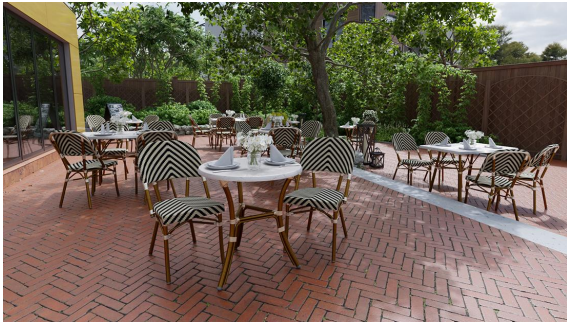

DINING TABLE MARYSOL