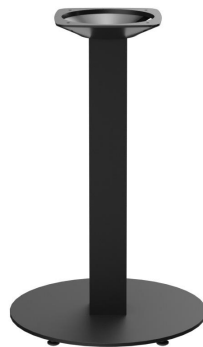

Vorteilsseite. | Advantage page. | Page avantage.

Indoor & Outdoor