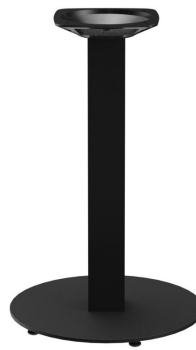

Vorteilsseite. | Advantage page. | Page avantage.

Indoor & Outdoor