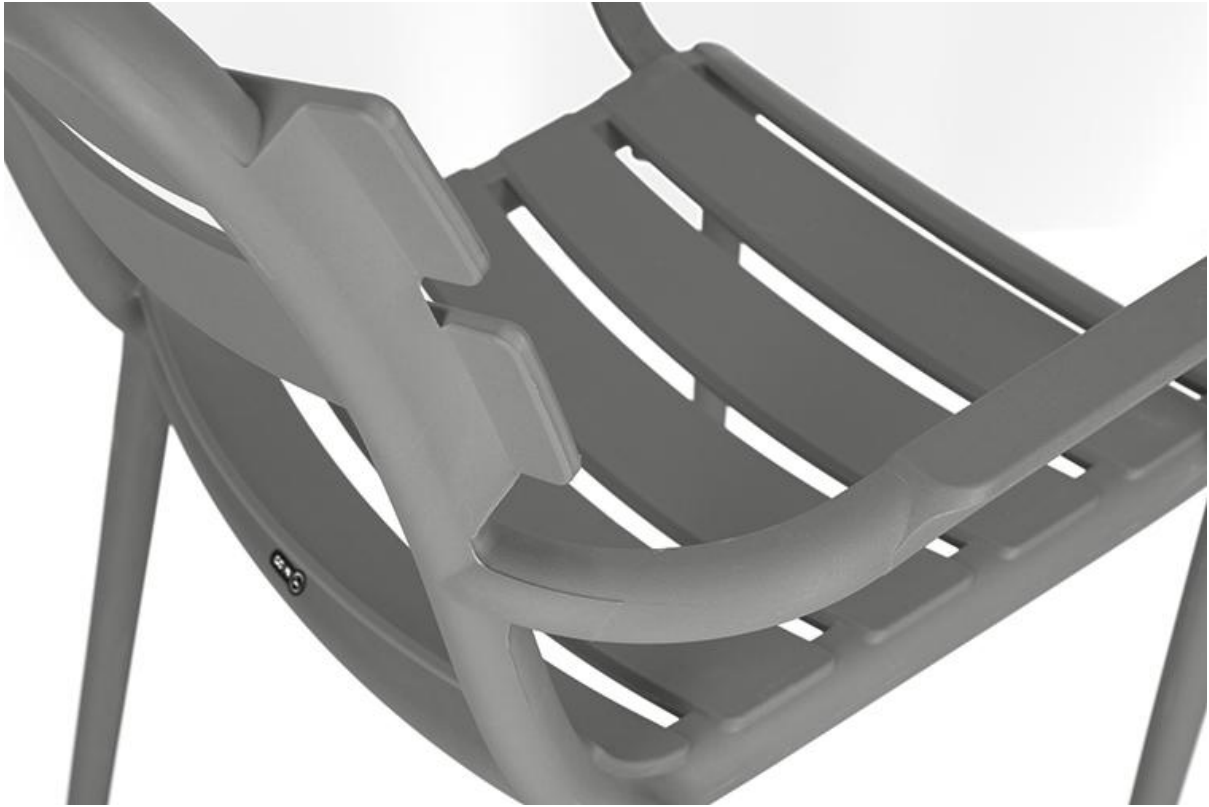

ARM CHAIR **ESTELA**

Crafted from glass-fiber reinforced polypropylene, Estela impresses with its stability and lightness – ideal for system catering. The classic slatted design adds timeless elegance to any outdoor space. Available in two colors and as a chair or armchair, Estela offers maximum flexibility and comfort. Perfect for those who value quality and style.

\$126.00

ARM CHAIR ESTELA

Your chosen variant

Product details

Product Code:	10254I
Model name:	Estela
Product type:	arm chair
Frame material:	Glass-fibre-reinforced polypropylene
Frame colour:	Anthrazit
Seating material:	Glass-fibre-reinforced polypropylene
Seating colour:	anthrazit
Assembly state:	completely assembled

Technical specifications

Product Code:	10254I
Model name:	Estela
Product type:	arm chair
Application area:	outdoors
Height:	83.5 cm
Seat height:	46 cm
Width:	56 cm
Depth:	58 cm
Seat depth:	43.5 cm
Armrest height:	66 cm
Weight:	5.5 kg
Stackable:	yes
Stacking quantity:	7

ARM CHAIR ESTELA

ARM CHAIR ESTELA