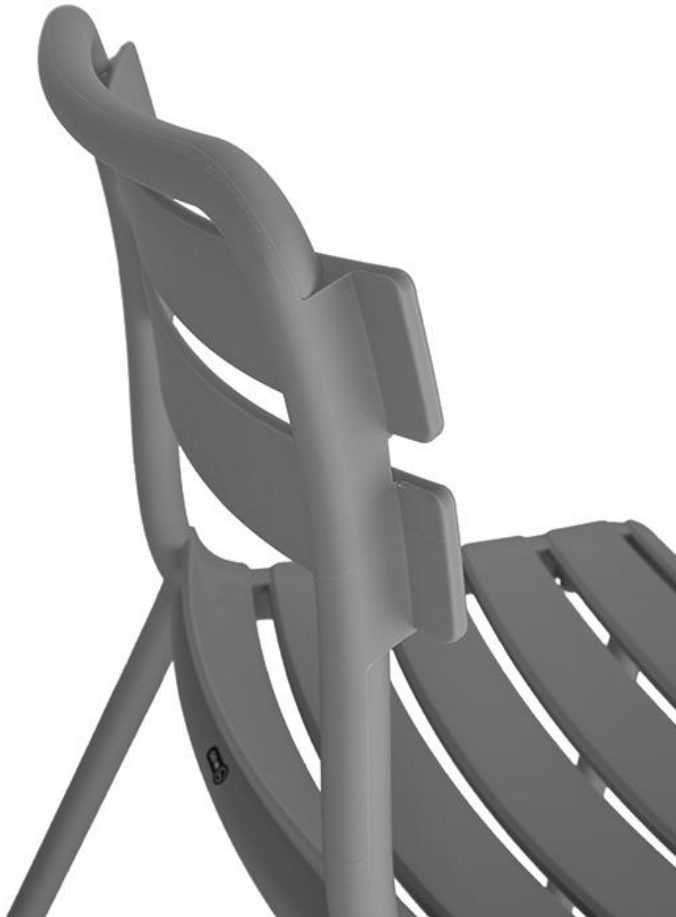

CHAIR ESTELA

Crafted from glass-fiber reinforced polypropylene, Estela impresses with its stability and lightness – ideal for system catering. The classic slatted design adds timeless elegance to any outdoor space. Available in two colors and as a chair or armchair, Estela offers maximum flexibility and comfort. Perfect for those who value quality and style.

\$117.00

CHAIR ESTELA

Your chosen variant

Product details

Product Code:	10254J
Model name:	Estela
Product type:	chair
Frame material:	Glass-fibre-reinforced polypropylene
Frame colour:	efeu
Seating material:	Glass-fibre-reinforced polypropylene
Seating colour:	efeu
Assembly state:	completely assembled

Technical specifications

Product Code:	10254J
Model name:	Estela
Product type:	chair
Application area:	outdoors
Height:	83.5 cm
Seat height:	46 cm
Width:	50 cm
Depth:	58 cm
Seat depth:	43.5 cm
Weight:	4.6 kg
Stackable:	yes
Stacking quantity:	7

CHAIR ESTELA

CHAIR ESTELA