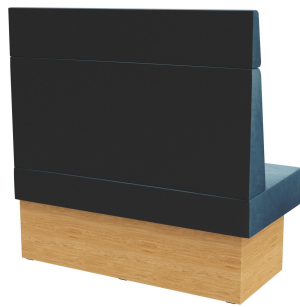

LEFT-HAND CLOSING ELEMENT 120CM ANETT