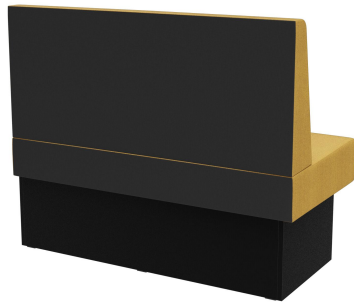

LEFT-HAND CLOSING ELEMENT 120CM ANETT