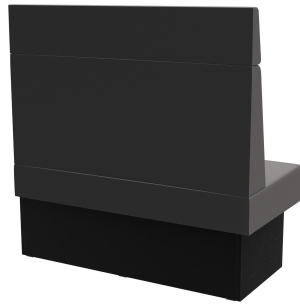

LEFT-HAND CLOSING ELEMENT 120CM ANETT