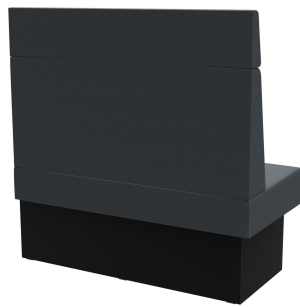

LEFT-HAND CLOSING ELEMENT 120CM ANETT