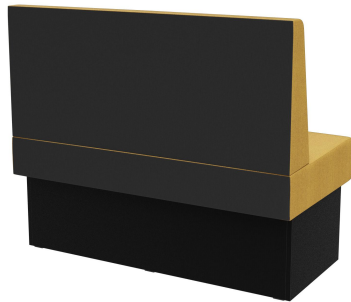

RIGHT-HAND CLOSING ELEMENT 120CM **ANETT**