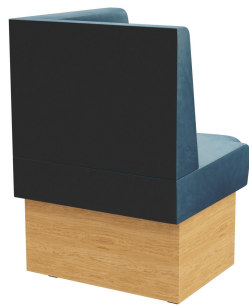

CORNER ELEMENT ANETT