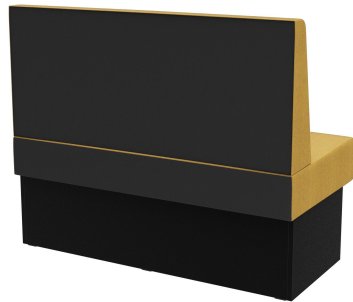

INTERMEDIATE ELEMENT 120 CM ANETT